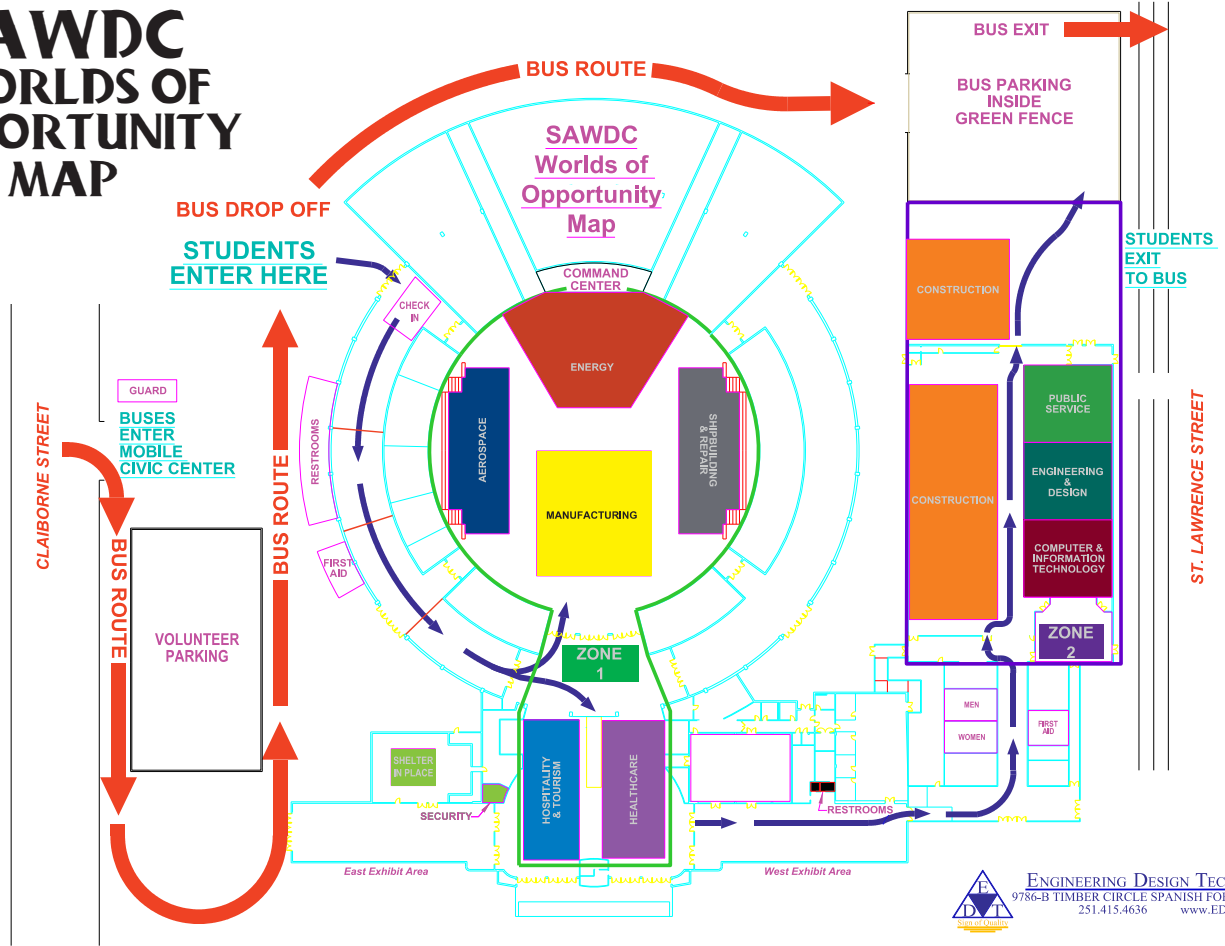

SAWDC WORLDS OF OPPORTUNITY MAP

ENGINEERING DESIGN TECHNOLOGIES, INC.
 9786-B TIMBER CIRCLE SPANISH FORT, ALABAMA 36527
 251.415.4636 www.EDTINC.net